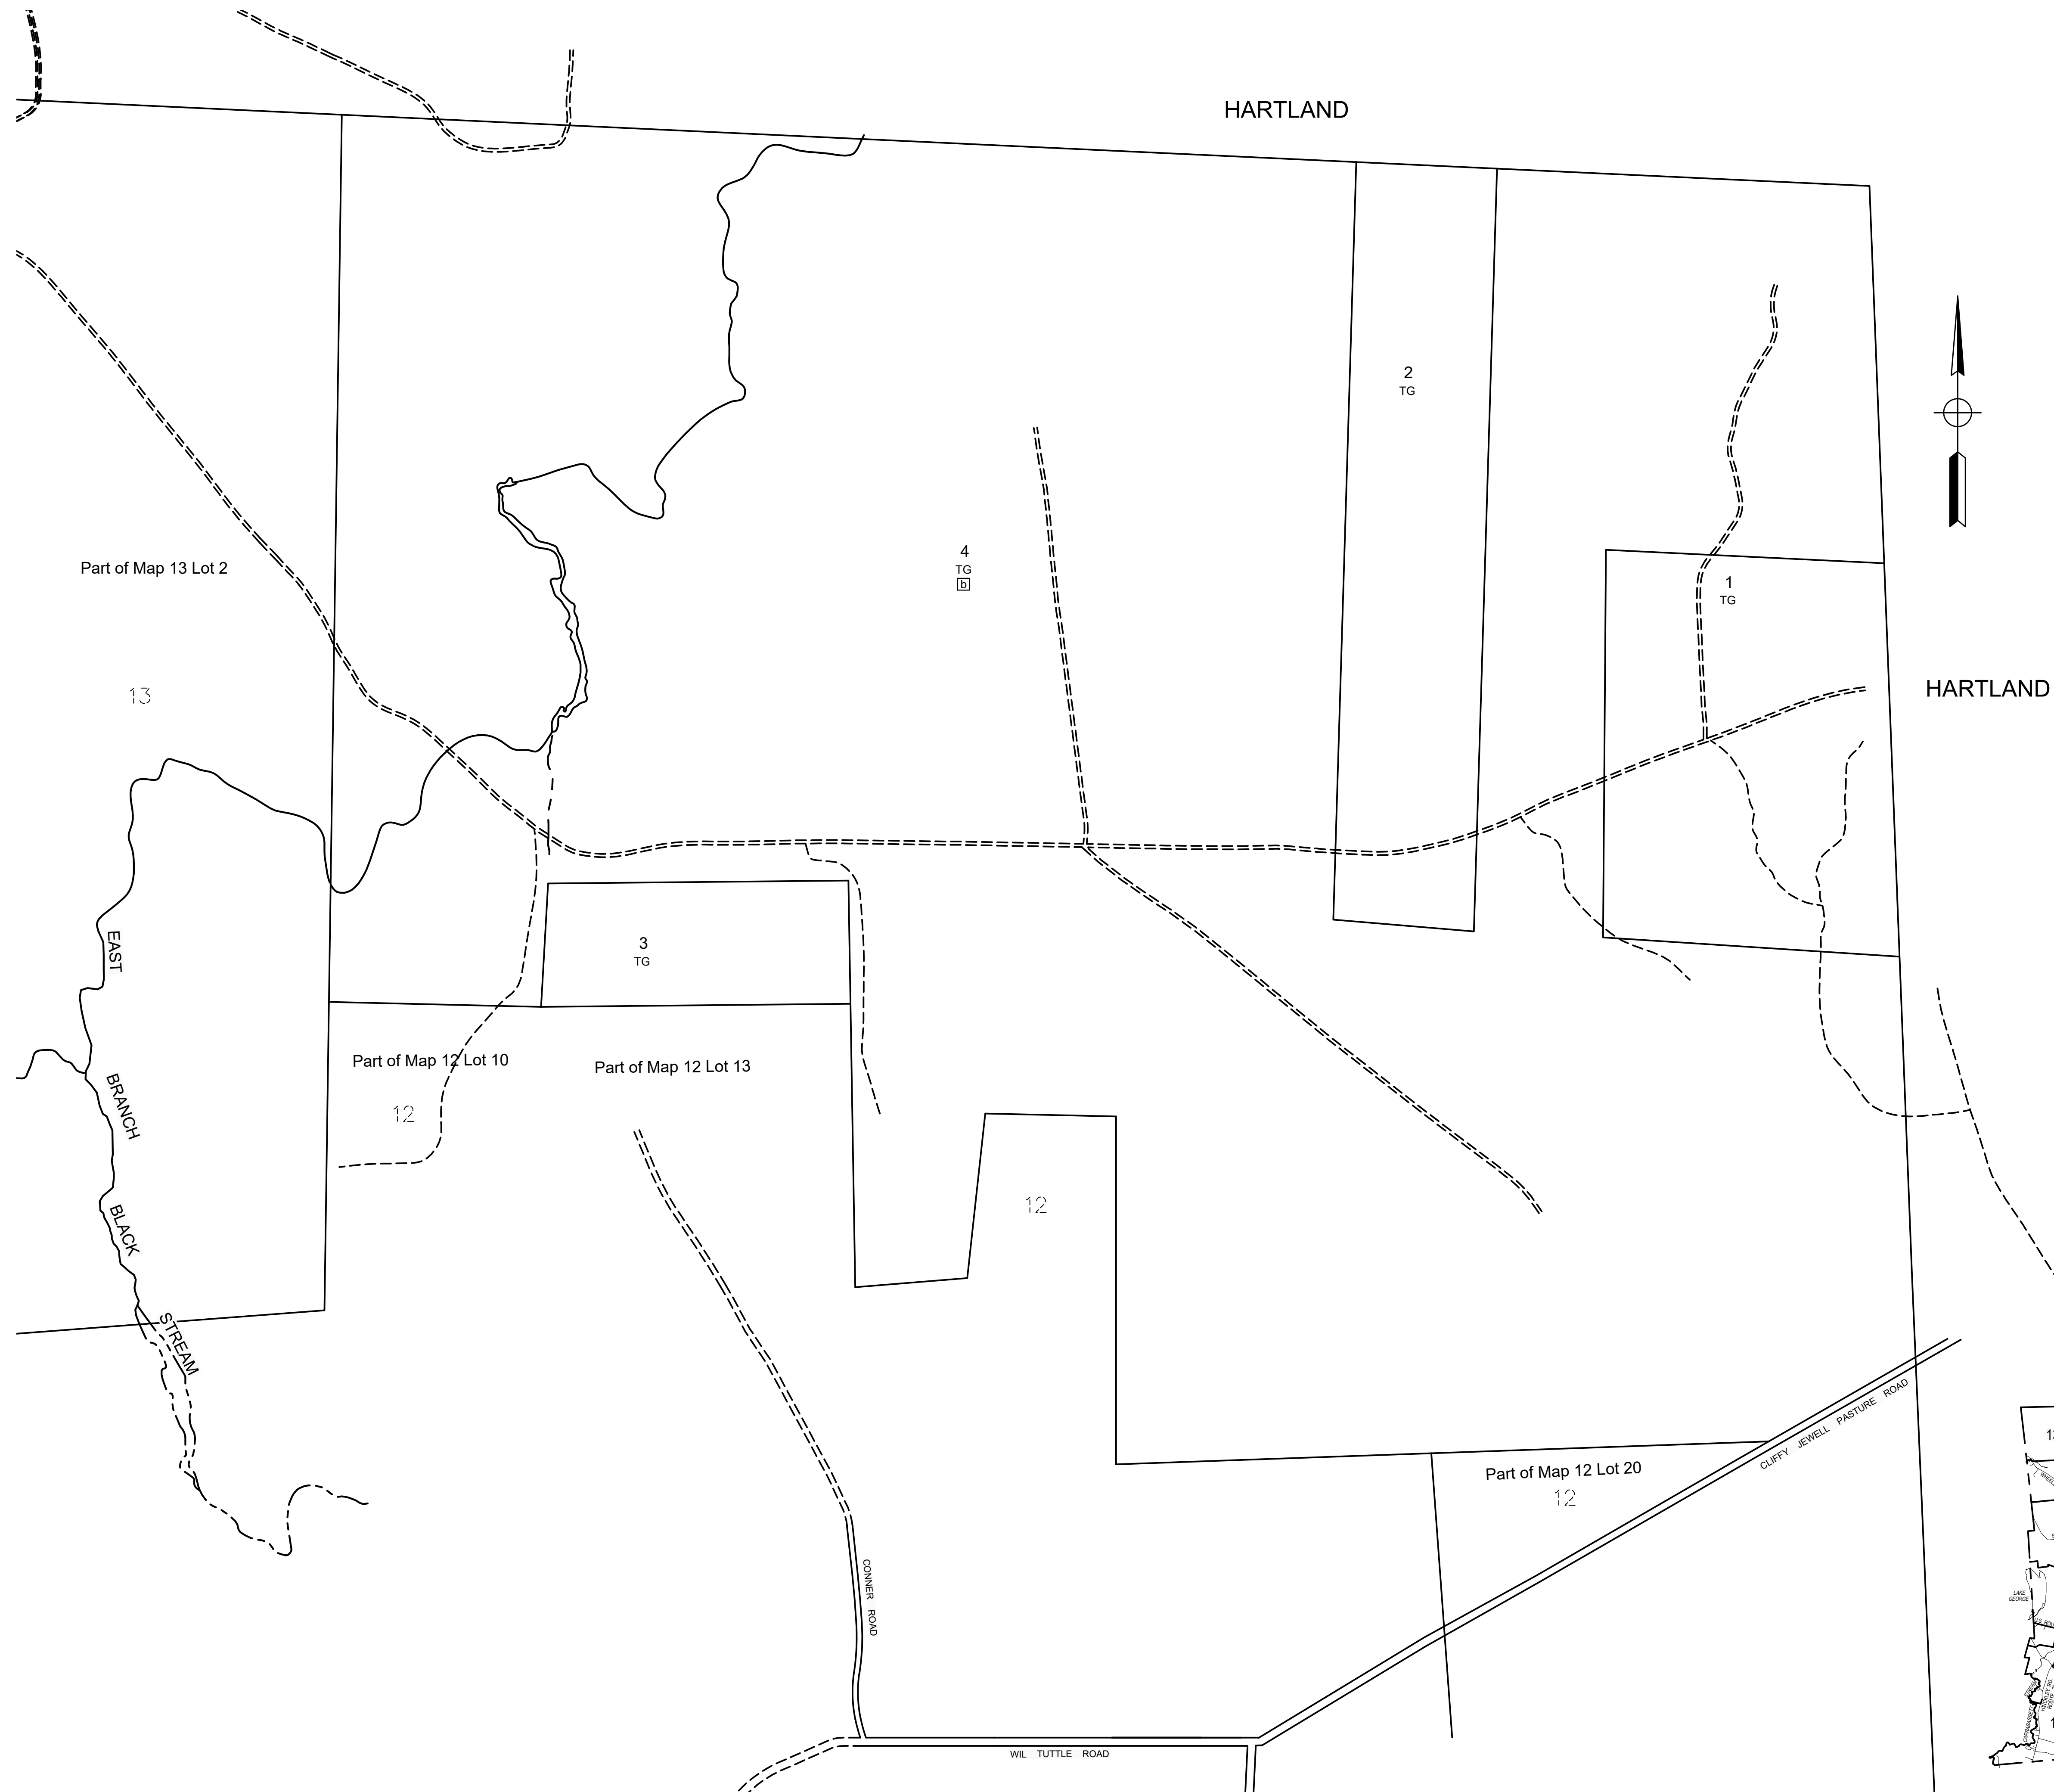

HARTLAND

HARTLAND

LOCUS MAP

TAX MAP
TOWN OF CANAAN
SOMERSET COUNTY, MAINE

ORIGINAL MAPS PREPARED BY
CENTRAL MAINE SURVEYING
1979

UPDATED BY R.J. BUTLER
- March 2021 -