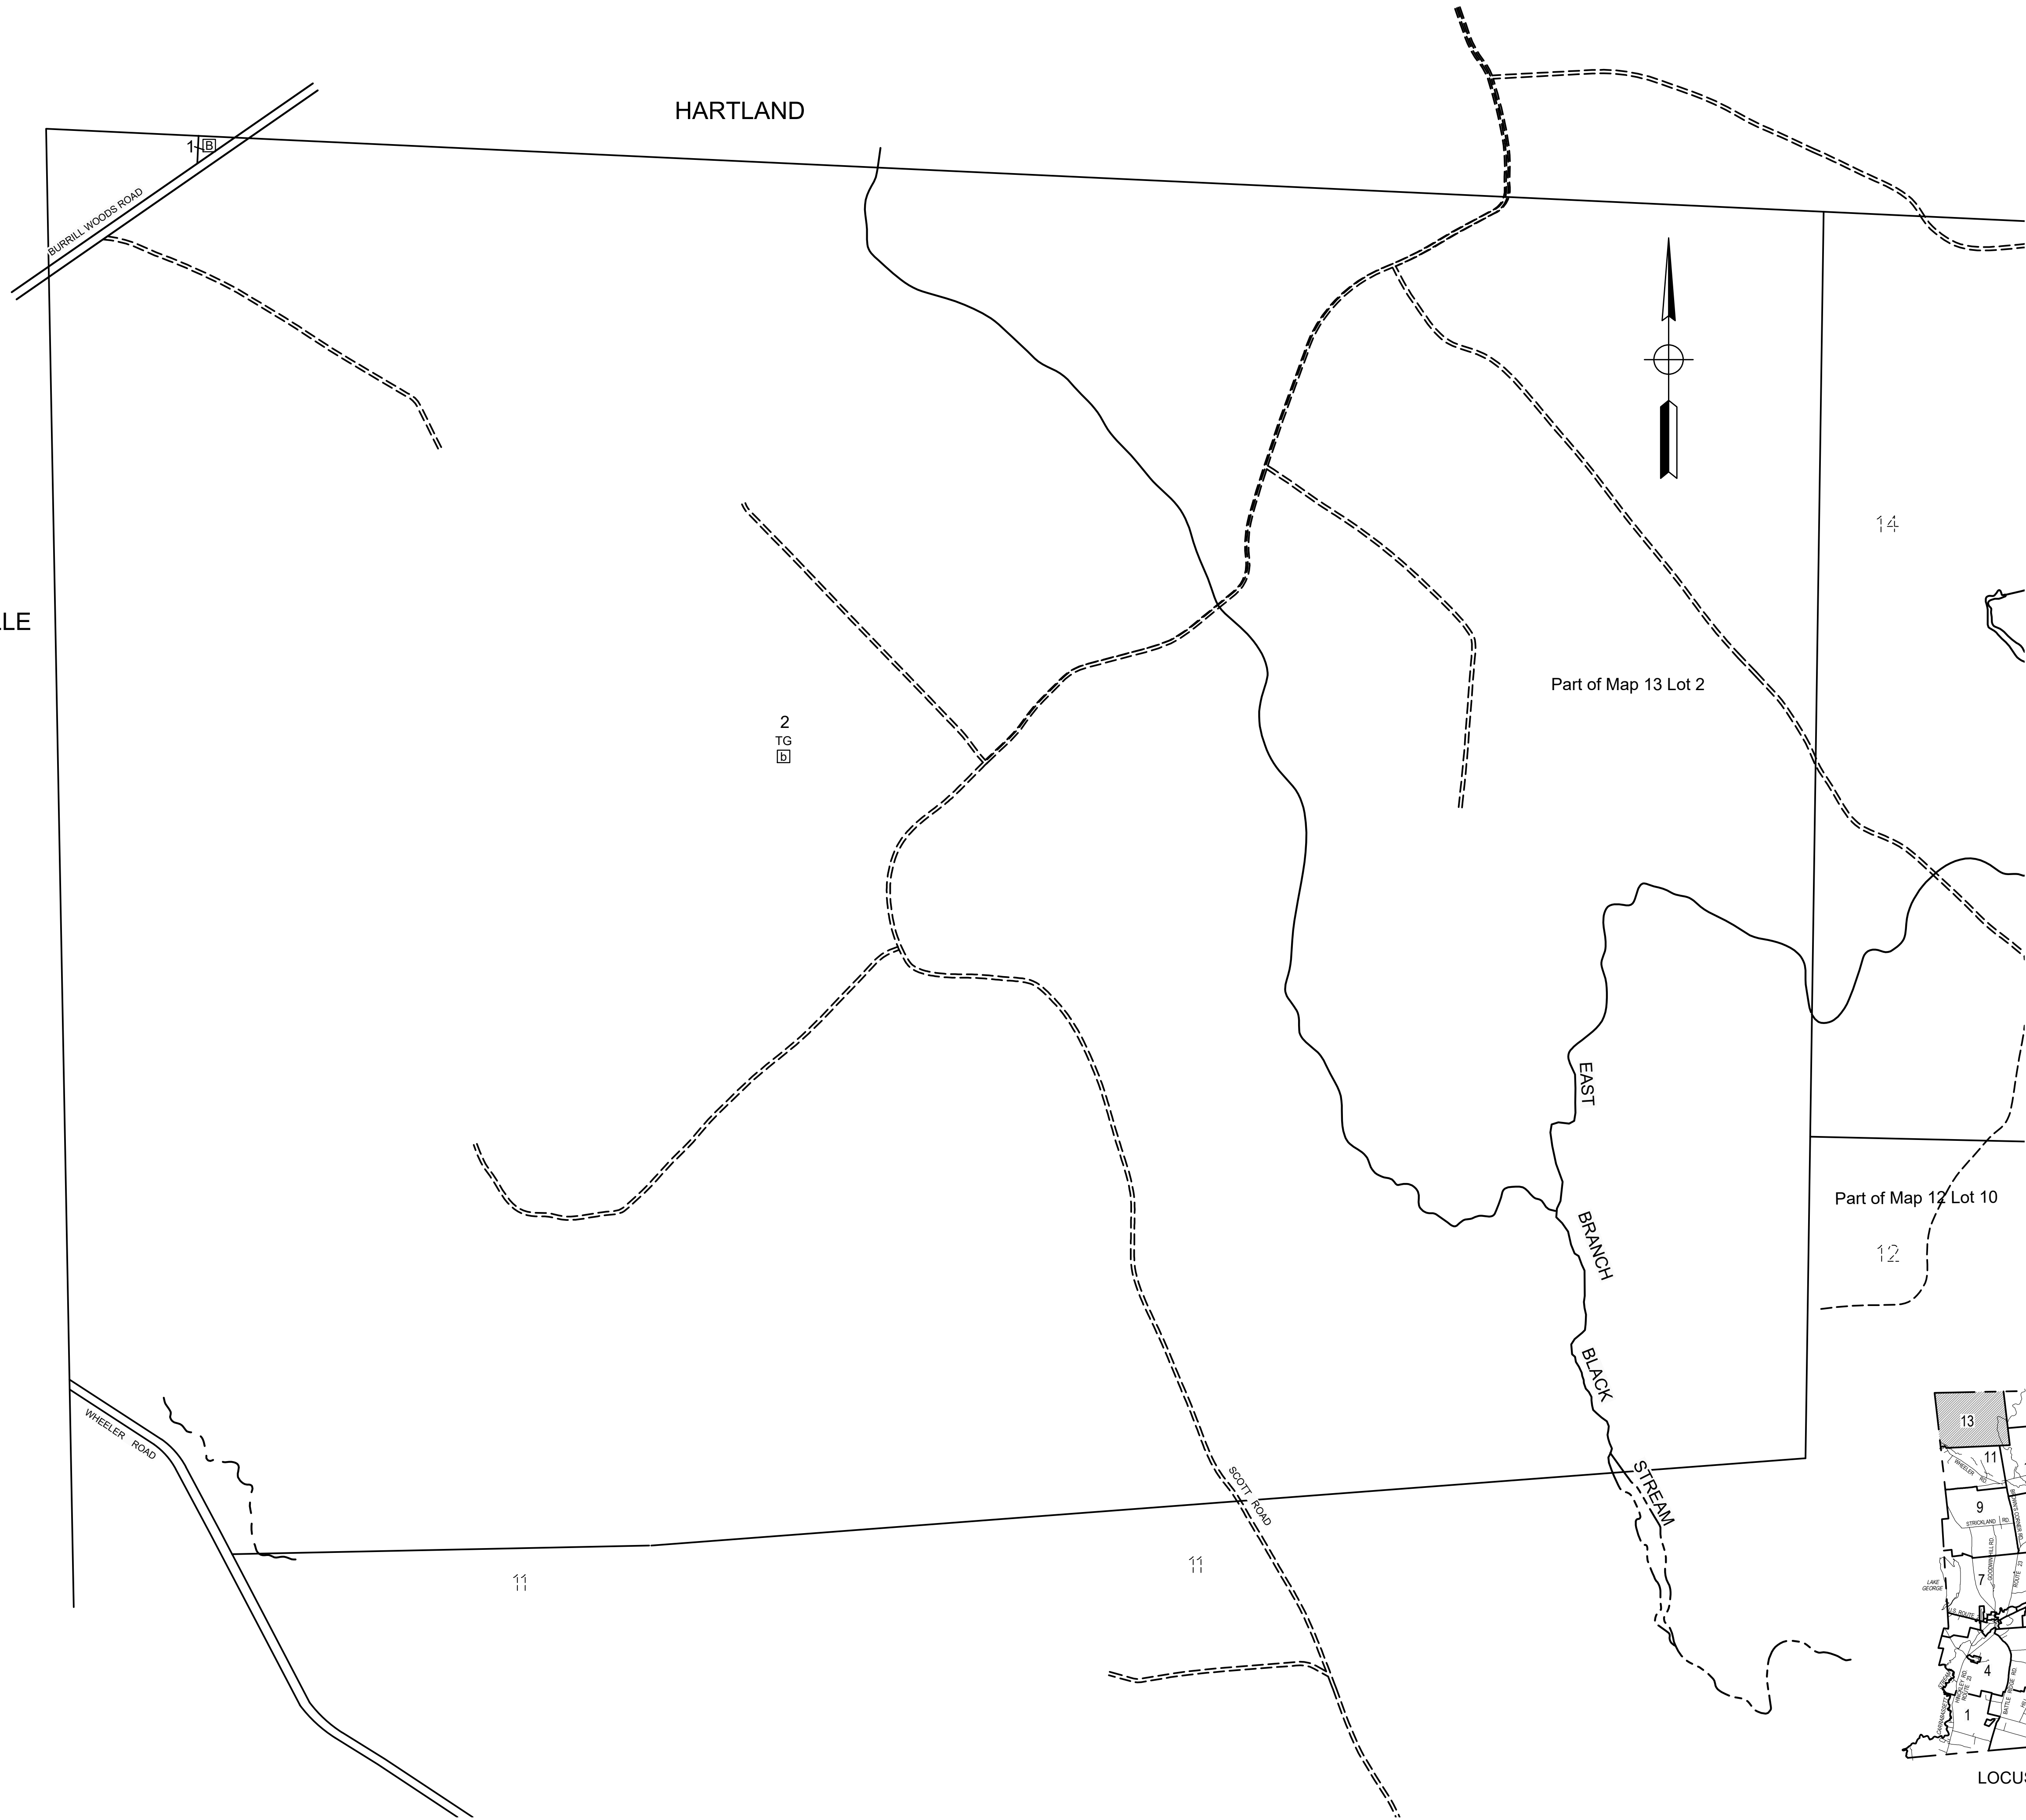

CORNVILLE

HARTLAND

TAX MAP
TOWN OF CANAAN
 SOMERSET COUNTY, MAINE
 ORIGINAL MAPS PREPARED BY
 CENTRAL MAINE SURVEYING
 1979
 UPDATED BY R.J. BUTLER
 - March 2021 -